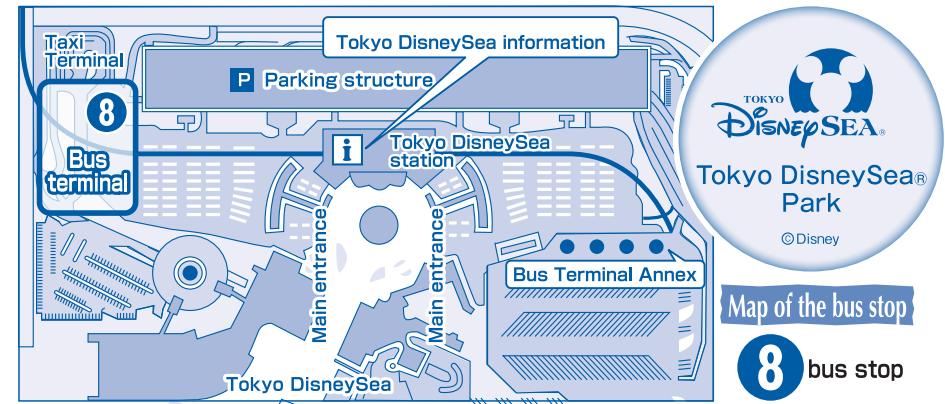

## TIME TABLE < From Disney Resort >

Departure Time at Tokyo DisneySea®							T I M E	Departure Time at Tokyo Disneyland®											
●Ride location : 8 bus stop ●Time required : about 15 minutes to 20 minutes								●Ride location : 6 bus stop ●Time required : about 15 minutes to 20 minutes											
					55	45	6							53					
					55	47	39	31	23	15	05	7	03	13	23	31	39	47	57
59	51	43	35	27	19	11	03	8	03	11	19	27	37	43	51	59			
					55	47	39	31	23	15	07	9	07	17	23	31	39	47	57
					55	45	37	25	15	11	03	10	03	11	19	23	33	47	53
					55	35	15	07	11	03	17	23	43						
					45	32	15	12	03	23	40	53							
					45	15	00	13	08	23	53								
					52	32	12	14	20	40									
					52	32	12	15	00	20	40								
					52	32	12	16	00	20	40								
					52	32	12	17	00	20	40								
					52	32	12	18	00	20	40								
					52	32	12	19	00	20	40								
					④8	③3	①8	①3	20	00	①0	②0	③0	④0	⑤0				
					④8	③3	①8	①3	21	00	①0	②0	③0	④0	⑤0				
					④8	③3	①8	①3	22	00	①0	②0	③0	④0	⑤0				
							①3	23	00	①0									

Route	No mark ... TDS → TDL → Emion Tower → Emion Square
	○ ..... TDS → Emion Tower
	□ ..... TDL → Emion Tower

 Shuttle bus to other hotel also stops at the same stop. Please make sure that it is bound for Hotel Emion Tokyo Bay.  
 \* Regarding group guests, we might ask you to ride on separately for relieving congestion.  
 \* Bus services may be delayed due to the traffic jam.

### 【The first bus】

Park opening	From TDS	From TDL
8:00/8:30	6:45	6:53
After 9:00	7:39	7:47

### 【The last bus】

Park closing	From TDS	From TDL
19:00	20:18	20:20
20:00	21:18	21:20
21:00	22:18	22:20
22:00	23:03	23:10

\* The first and last bus time varies due to the park opening hours.