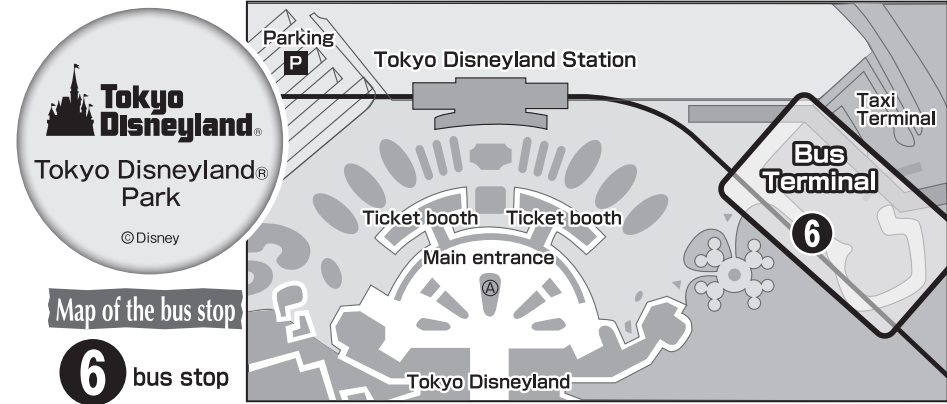

## TIME TABLE < From Disney Resort >

Departure Time at Tokyo DisneySea®							T I M E	Departure Time at Tokyo Disneyland®											
●Ride location : 8 bus stop ●Time required : about 15 minutes to 20 minutes								●Ride location : 6 bus stop ●Time required : about 15 minutes to 20 minutes											
					55	45	6							53					
					55	47	39	31	23	15	05	7	03	13	23	31	39	47	57
59	51	43	35	27	19	11	03	8	03	11	19	27	37	43	51	59			
					55	47	39	31	23	15	07	9	07	17	23	31	39	47	57
					55	45	37	25	15	11	03	10	03	11	19	23	33	47	53
					55	35	15	07	11	03	17	23	43						
					45	32	15	12	03	23	40	53							
					45	15	00	13	08	23	53								
					52	32	12	14	20	40									
					52	32	12	15	00	20	40								
					52	32	12	16	00	20	40								
					52	32	12	17	00	20	40								
					52	32	12	18	00	20	40								
					52	32	12	19	00	20	40								
					④8	③3	①8	①3	20	00	①0	②0	③0	④0	⑤0				
					④8	③3	①8	①3	21	00	①0	②0	③0	④0	⑤0				
					④8	③3	①8	①3	22	00	①0	②0	③0	④0	⑤0				
							①3	23	00	①0									

Route	No mark ... TDS → TDL → Emion Tower → Emion Square
	○ ..... TDS → Emion Tower
	□ ..... TDL → Emion Tower

 Shuttle bus to other hotel also stops at the same stop. Please make sure that it is bound for Hotel Emion Tokyo Bay.  
 \* Regarding group guests, we might ask you to ride on separately for relieving congestion.  
 \* Bus services may be delayed due to the traffic jam.

### 【The first bus】

Park opening	From TDS	From TDL
8:00/8:30	6:45	6:53
After 9:00	7:39	7:47

### 【The last bus】

Park closing	From TDS	From TDL
19:00	20:18	20:20
20:00	21:18	21:20
21:00	22:18	22:20
22:00	23:03	23:10

\* The first and last bus time varies due to the park opening hours.