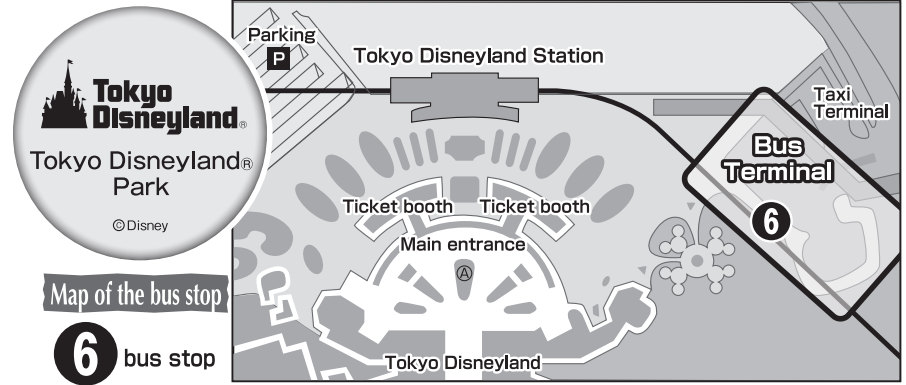

Tokyo Disney Resort® Partner Hotel Shuttle

TIME TABLE

- Hotel Emion Tokyo Bay
- ↕
- Tokyo Disney Resort

©Disney

Route	Departure from hotel	Departure from Tokyo Disney Resort®
	Hotel Tokyo DisneySea® (Via) Tokyo Disneyland®	Tokyo DisneySea® Tokyo Disneyland® (Via) Hotel

*Bus route is subject to change without the notice due to the traffic conditions.

*Buses stop at TOKYO DISNEYSEA at first, then to TOKYO DISNEYLAND.

*Bus services may be disrupted due to the traffic jam.

Map of the bus stop

6 bus stop

Departure Time at Tokyo Disneyland®

6	53							
7	3	13	23	31	39	47	57	
8	3	11	19	27	37	43	51	59
9	7	17	23	31	39	47	57	
10	3	11	19	23	33	47	53	
11	3	17	23	43				
12	3	23	53					
13	23	53						
14	23	43						
15	3	23	43					
16	3	23	43					
17	3	23	43					
18	3	23	43					
19	3	27	43					
20	0	5	12	22	30	32	42	52
21	0	2	12	22	30	32	42	52
22	0	2	12	22	30	32	42	52
23	0	2	10					

● Ride location: 6 bus stop

● Time required:
about 15 minutes to 20 minutes

[The first bus]

Park opening	From TDL
8:00	6:53
8:30	6:53
9:00	7:47
9:30	7:47
10:00	8:27

[The last bus]

Park closing	From TDL
19:00	20:32
20:00	21:12
21:00	22:12
22:00	23:10