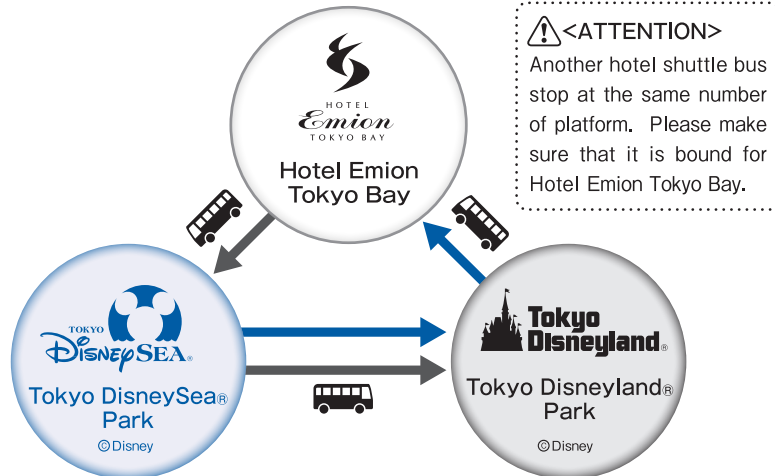

Tokyo Disney Resort® Partner Hotel Shuttle

TIME TABLE

- Hotel Emion Tokyo Bay
- ↕
- Tokyo Disney Resort

©Disney

Route	Departure from hotel	Departure from Tokyo Disney Resort®
	Hotel Tokyo DisneySea® (Via) Tokyo Disneyland®	Tokyo DisneySea® Tokyo Disneyland® (Via) Hotel

*Bus route is subject to change without the notice due to the traffic conditions.

*Buses stop at TOKYO DISNEYSEA at first, then to TOKYO DISNEYLAND.

*Bus services may be disrupted due to the traffic jam.

● Ride location: 6 bus stop

● Time required:
about 15 minutes to 20 minutes

[The first bus]

Park opening	From TDL
8:00	6:53
8:30	6:53
9:00	7:47
9:30	7:47
10:00	8:27

[The last bus]

Park closing	From TDL
19:00	20:32
20:00	21:12
21:00	22:12
22:00	23:10