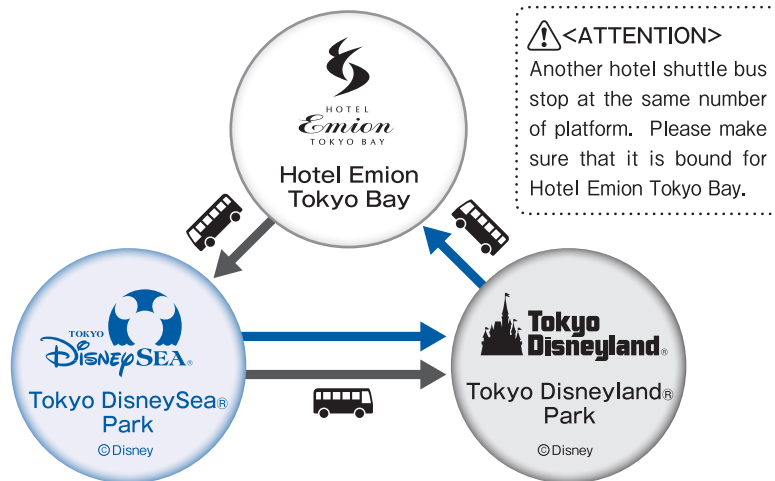

Tokyo Disney Resort® Partner Hotel Shuttle

TIME TABLE

- Hotel Emion Tokyo Bay
- ↕
- Tokyo Disney Resort

©Disney

Route	Departure from hotel	Departure from Tokyo Disney Resort®
	Hotel Tokyo DisneySea® (Via) Tokyo Disneyland®	Tokyo DisneySea® Tokyo Disneyland® (Via) Hotel

*Bus route is subject to change without the notice due to the traffic conditions.

*Buses stop at TOKYO DISNEYSEA at first, then to TOKYO DISNEYLAND.
 *Bus services may be disrupted due to the traffic jam.

- Ride location: 8 bus stop
- Time required: about 15 minutes to 20 minutes

[The first bus]

Park opening	From TDS
8:00	6:45
8:30	6:45
9:00	7:39
9:30	7:39
10:00	8:19

[The last bus]

Park closing	From TDS
19:00	20:22
20:00	21:02
21:00	22:02
22:00	23:02