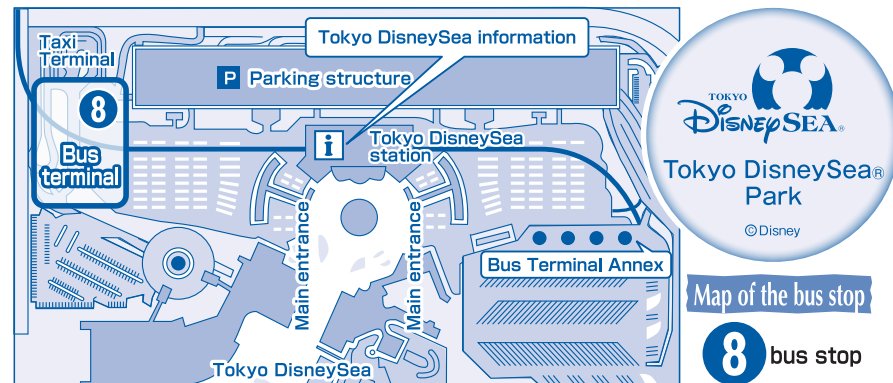

Tokyo Disney Resort® Partner Hotel Shuttle

TIME TABLE

- Hotel Emion Tokyo Bay
- ↕
- Tokyo Disney Resort

©Disney

Route	Departure from hotel	Departure from Tokyo Disney Resort®
	Hotel Tokyo DisneySea® (Via) Tokyo Disneyland®	Tokyo DisneySea® Tokyo Disneyland® (Via) Hotel

*Bus route is subject to change without the notice due to the traffic conditions.

*Buses stop at TOKYO DISNEYSEA at first, then to TOKYO DISNEYLAND.
 *Bus services may be disrupted due to the traffic jam.

Departure Time at Tokyo DisneySea®

6	45	55					
7	5	15	23	31	39	47	55
8	3	11	19	27	35	43	51 59
9	7	15	23	31	39	47	55
10	3	11	15	25	37	45	55
11	7	15	35	55			
12	15	45					
13	15	45					
14	15	35	55				
15	15	35	55				
16	15	35	55				
17	15	35	55				
18	15	35	55				
19	17	35	55				
20	2	12	22	32	42	52	
21	2	12	22	32	42	52	
22	2	12	22	32	42	52	
23	2						

- Ride location: 8 bus stop
- Time required: about 15 minutes to 20 minutes

[The first bus]

Park opening	From TDS
8:00	6:45
8:30	6:45
9:00	7:39
9:30	7:39
10:00	8:19

[The last bus]

Park closing	From TDS
19:00	20:22
20:00	21:02
21:00	22:02
22:00	23:02